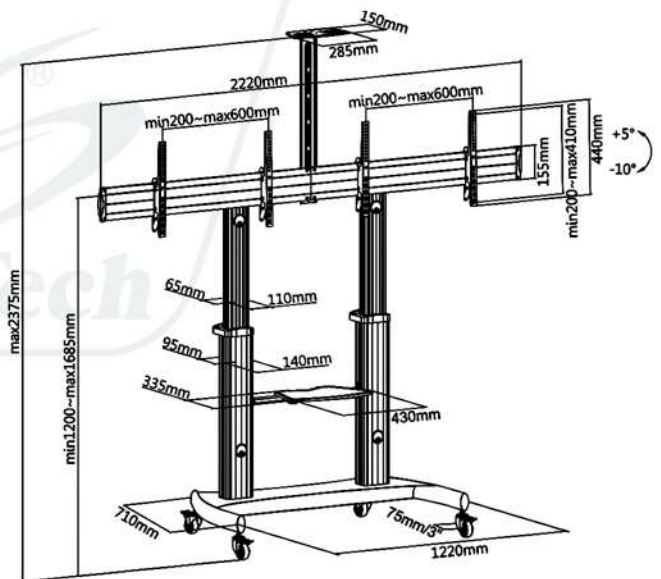

SH D0746TW

Telescopic Video Wall Floor Stand

Fits most 37"~60"

Height adjustable,
Video Wall Floor Stand

Weight Capacity

50 Kgs x 2

Screen Size

37"-60"

VESA Compatible

600x400

Product size

2375x1220x710mm

Curved Monitor

No. of Screens

2 x Screens

Tel: +971 42347770
Email : sales@skilltechonline.com
Web : www.skilltechonline.com